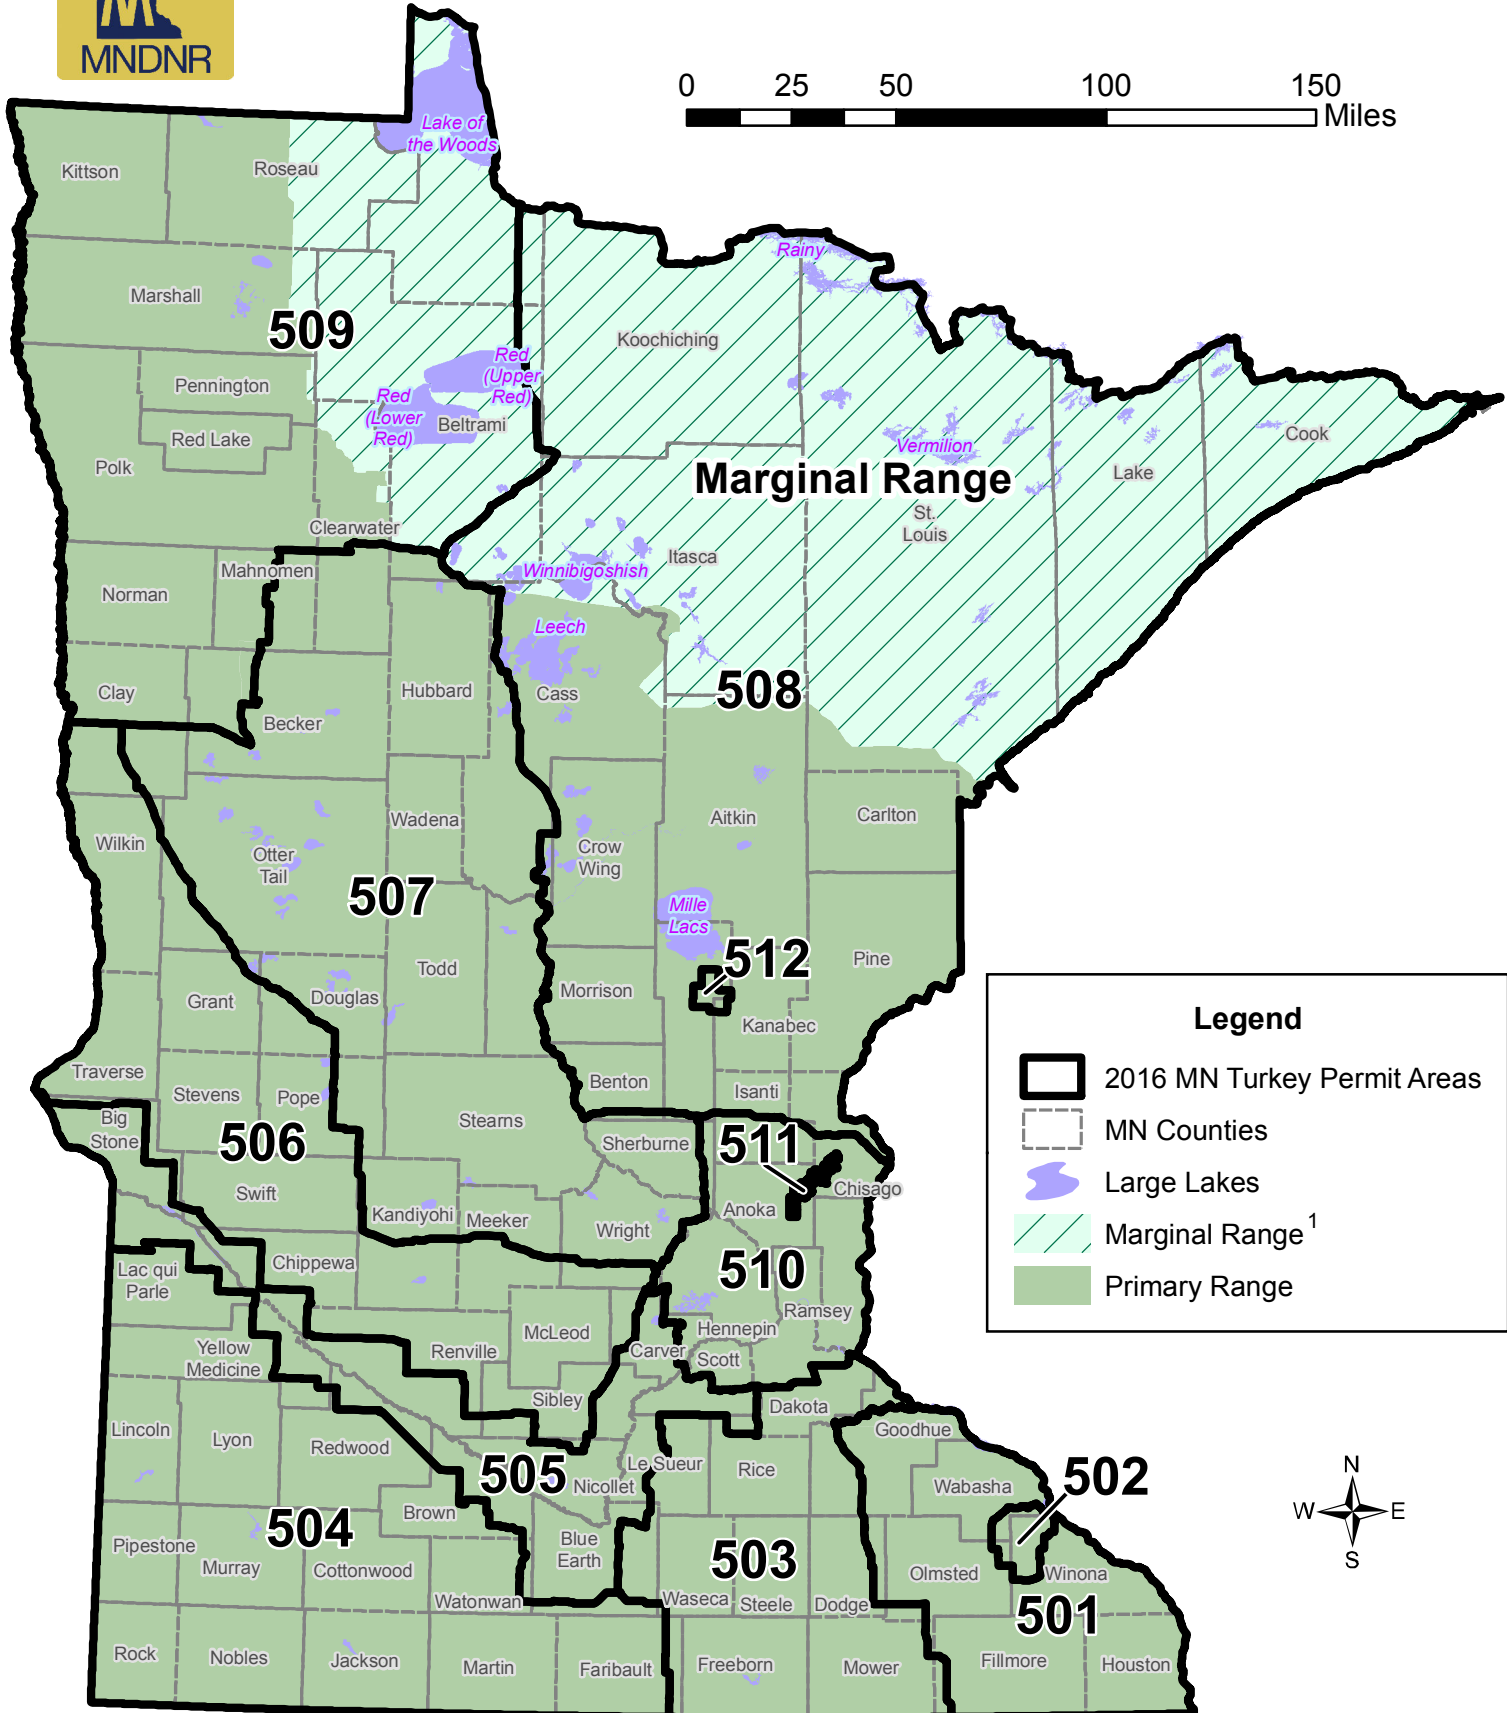

MN Turkey Permit Areas

Legend

- 2016 MN Turkey Permit Areas
- MN Counties
- Large Lakes
- Marginal Range¹
- Primary Range

¹ Permit areas 508 and 509 overlap into the marginal range of turkey habitat and currently provide limited hunting opportunities. Smaller groups of isolated turkey populations exist across this portion of the state.